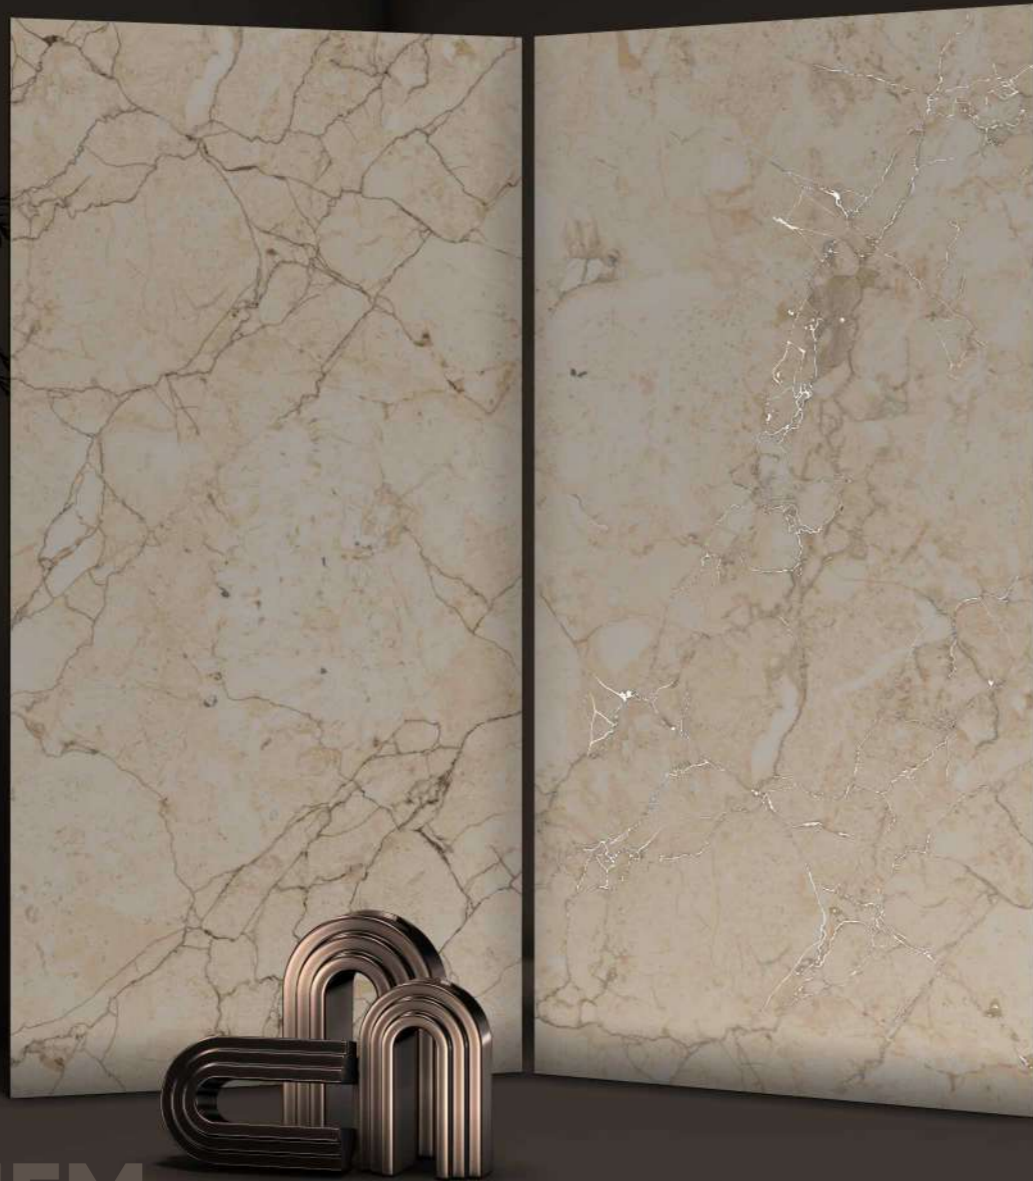

LET THEM
ADORE YOUR STYLE
STATEMENT