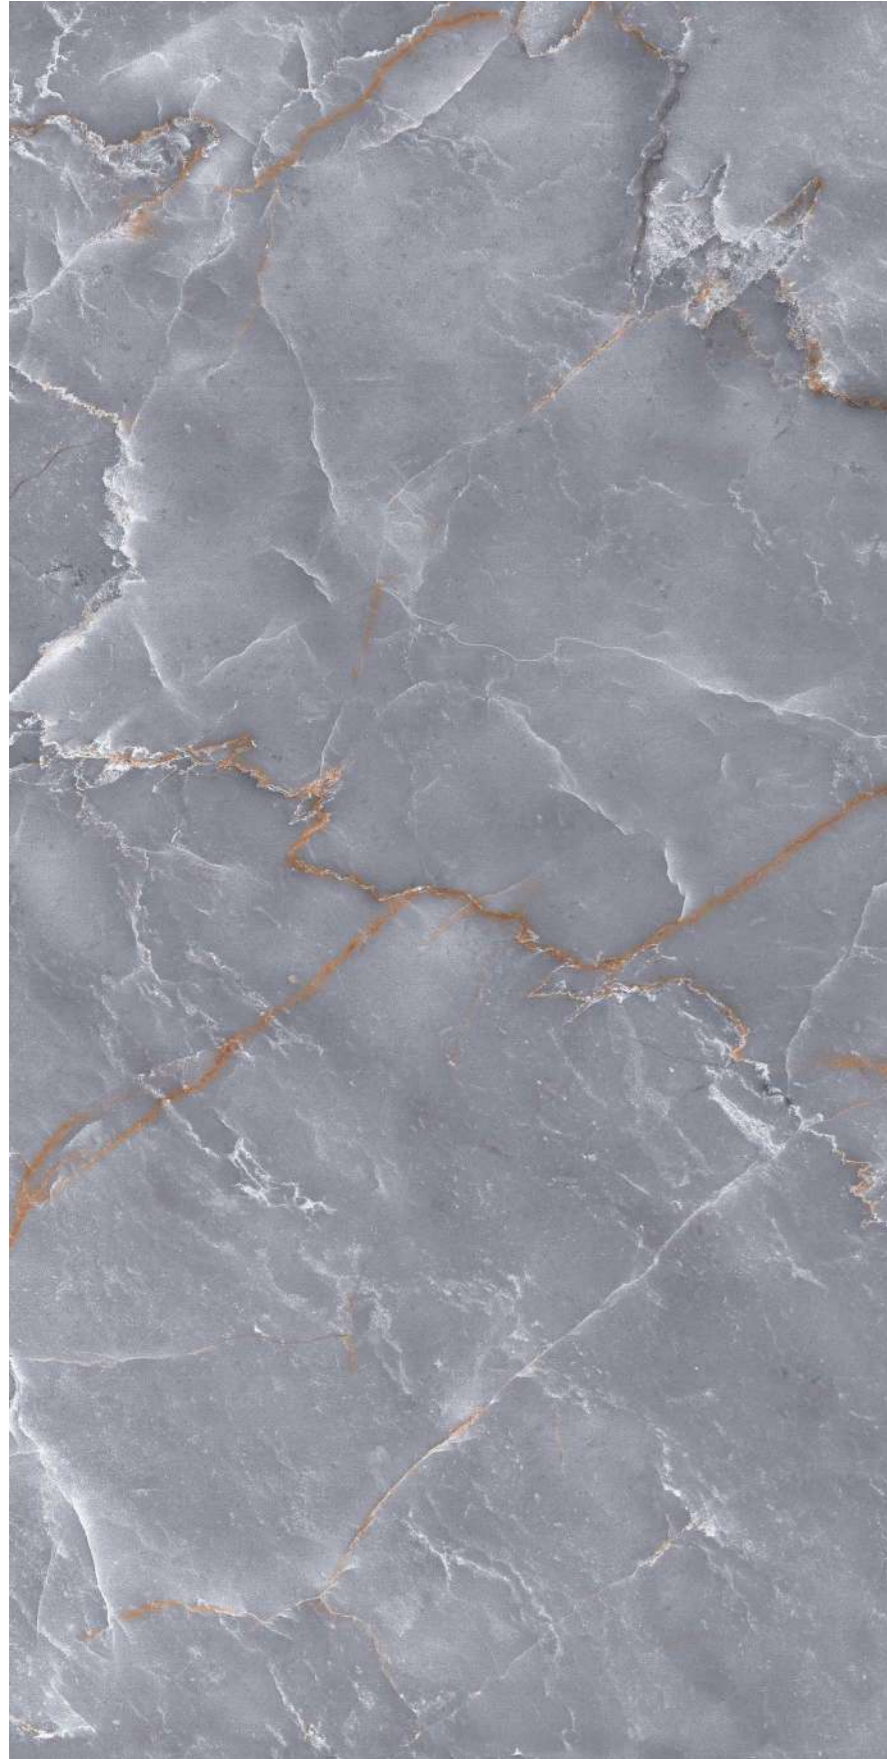

Design Name :
G-11077

Surface | Random
Glossy Surface | **03**

Dimension
600x1200MM
60x120CM
2'x4'