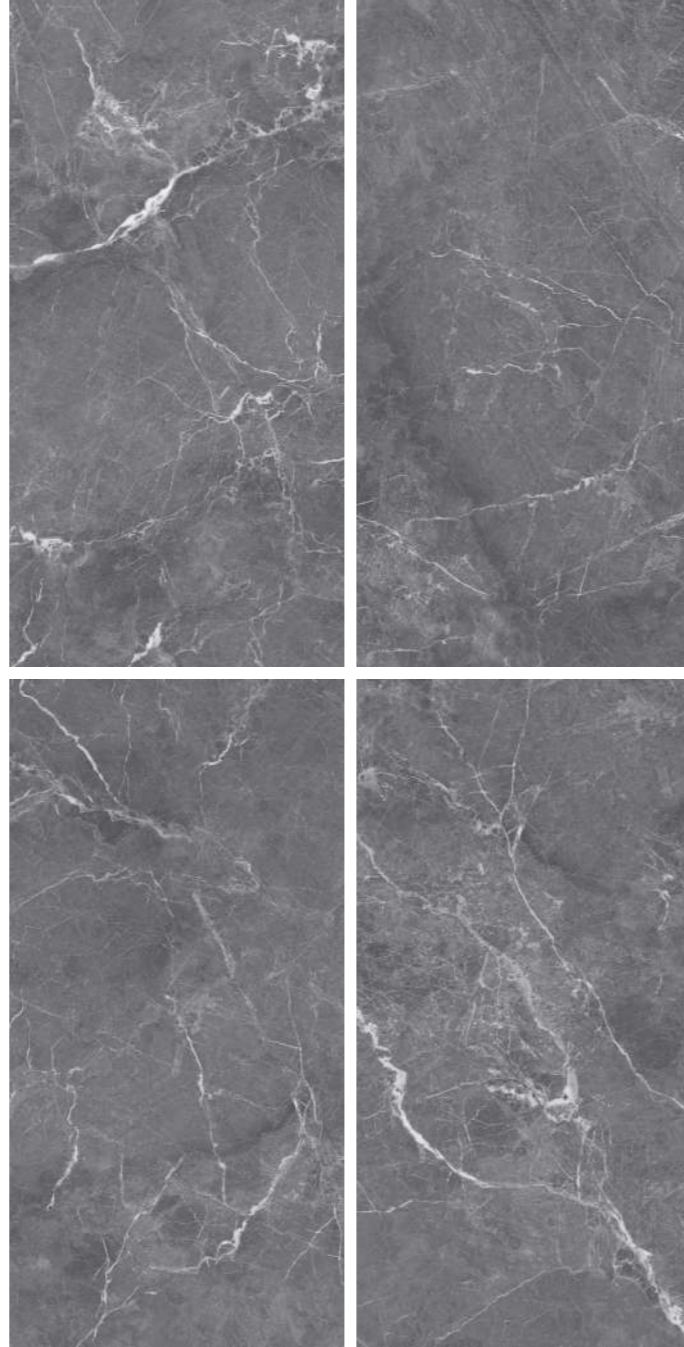

Design Name :
Webster Dark Grey

Surface | Random
Glossy Surface | **06**

Dimension
600x1200MM
60x120CM
2'x4'