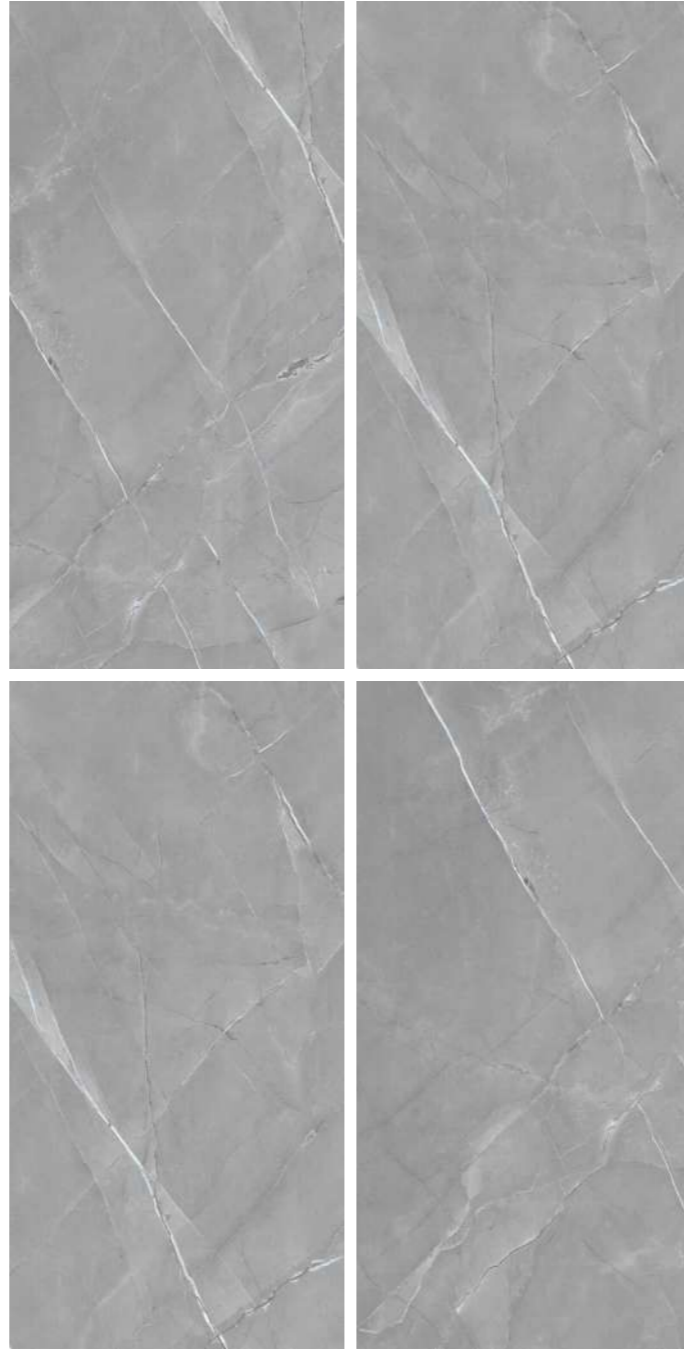

Dimension
600x1200MM
60x120CM
2'x4'

DAKSHINAMURTI[®]
TILES FOR ALL SURFACES

Design Name :
Angelo Dark Grey

Dimension
600x1200MM
60x120CM
2'x4'

Design Name :
Angelo Grey

Surface
Glossy Surface

Random
03

Dimension
600x1200MM
60x120CM
2'x4'