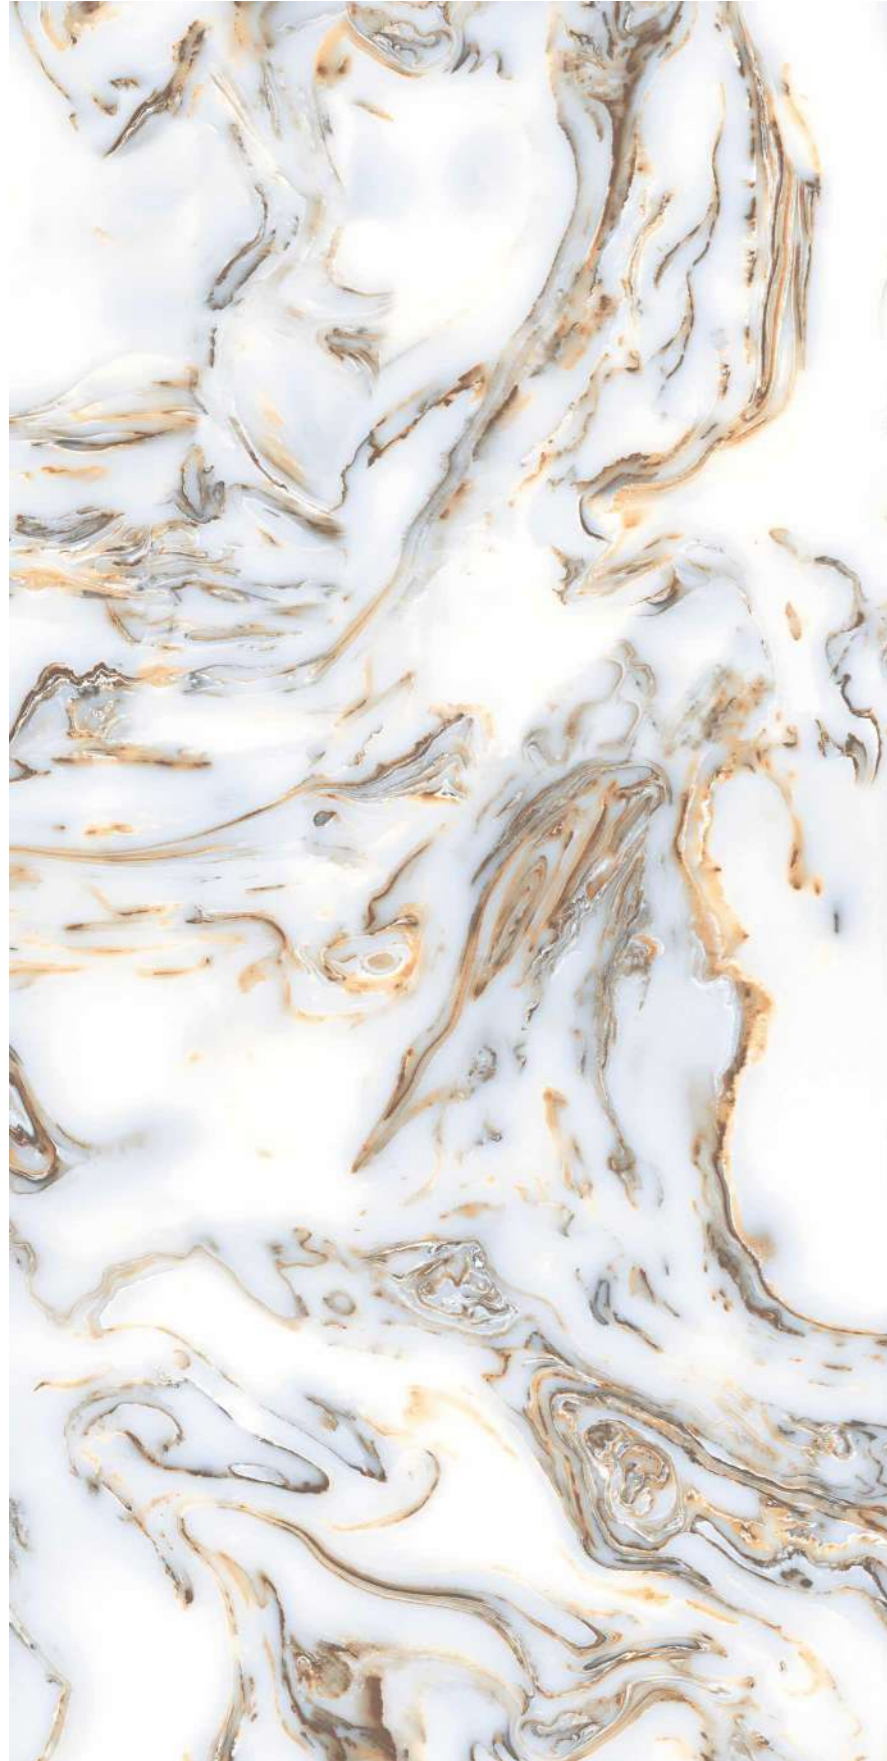

Design Name :
Natural Slab

Surface
Glossy Surface

Random
06

Dimension
600x1200MM
60x120CM
2'x4'

DAKSHINAMURTI
TILES FOR ALL SURFACES

Design Name :
Natural Slab

Dimension
600x1200MM
60x120CM
2'x4'

Design Name :
Nexon White