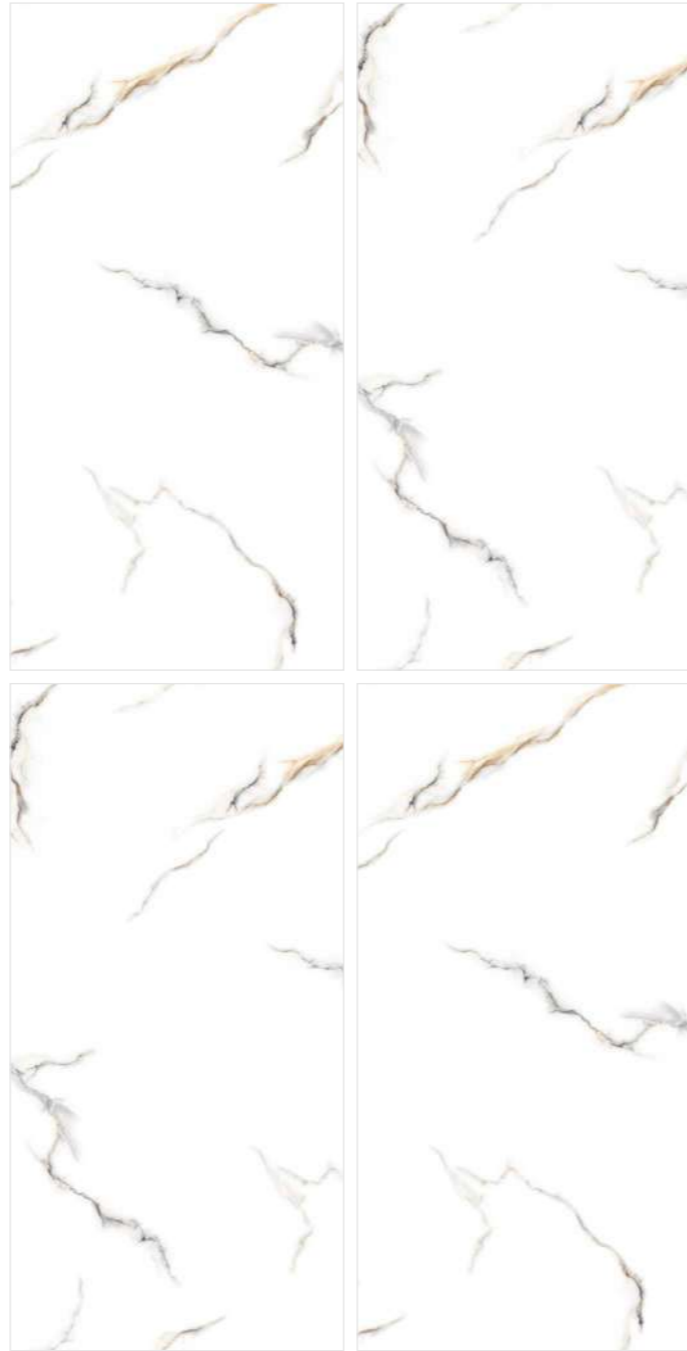

Random
04

Dimension
600x1200MM
60x120CM
2'x4'

DAKSHINAMURTI[®]
TILES FOR ALL SURFACES

Design Name :
Onyx Reale

Dimension
600x1200MM
60x120CM
2'x4'

Design Name :
Oscar White

Surface
Glossy Surface

Random
02