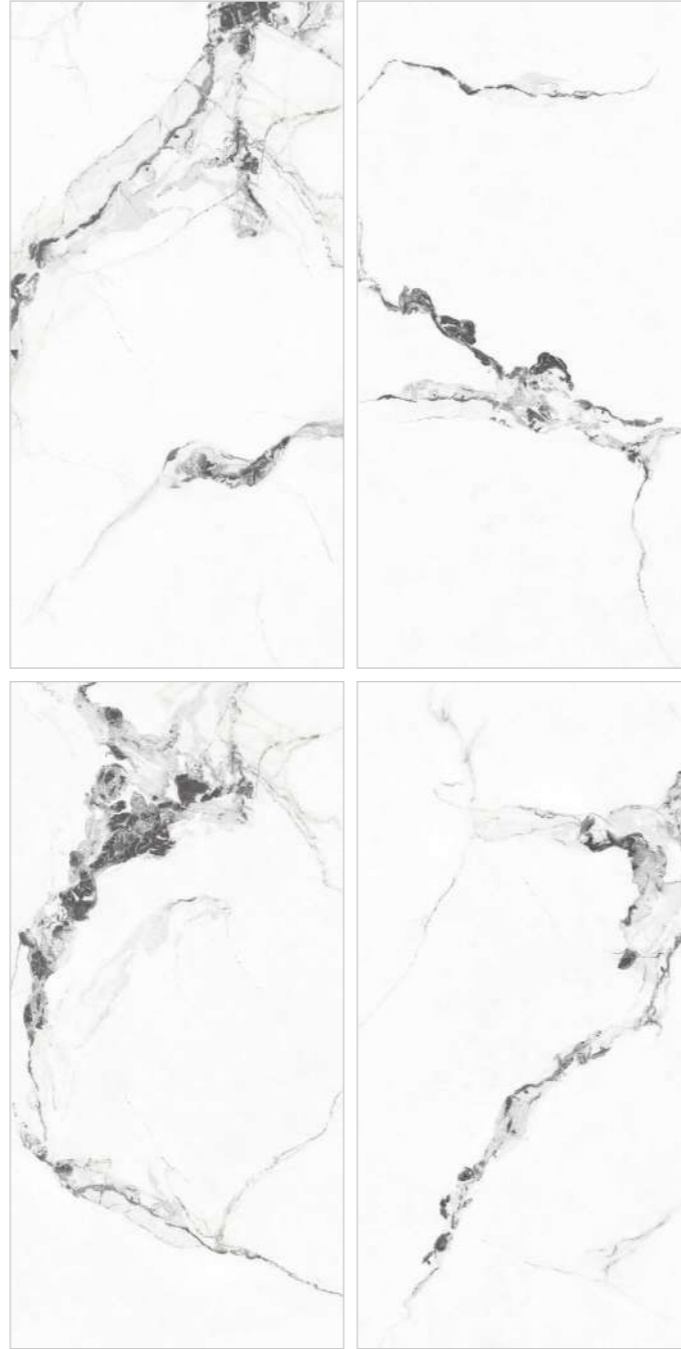

Design Name :
Statuario Fantastico

Surface | Random
Glossy Surface | **05**

Dimension
600x1200MM
60x120CM
2'x4'