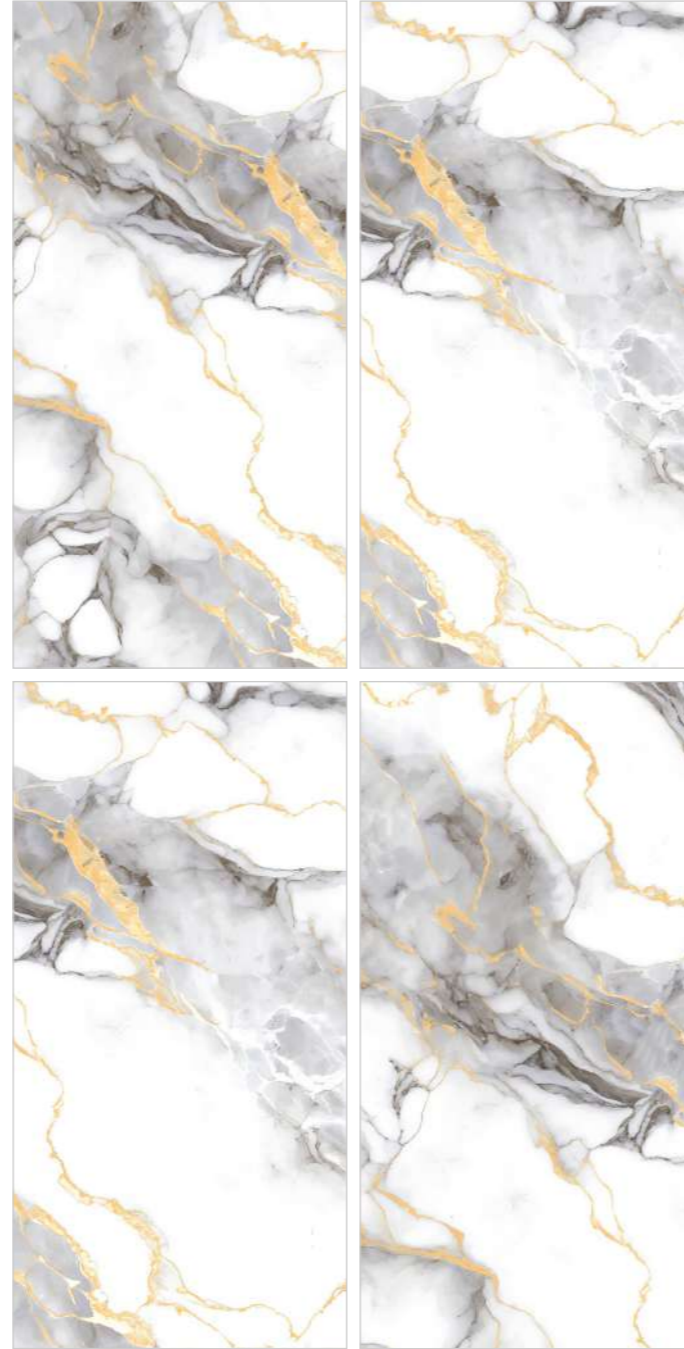

Design Name :
Valencia White Gold

Surface | Random
Glossy Surface | **03**

Dimension
600x1200MM
60x120CM
2'x4'