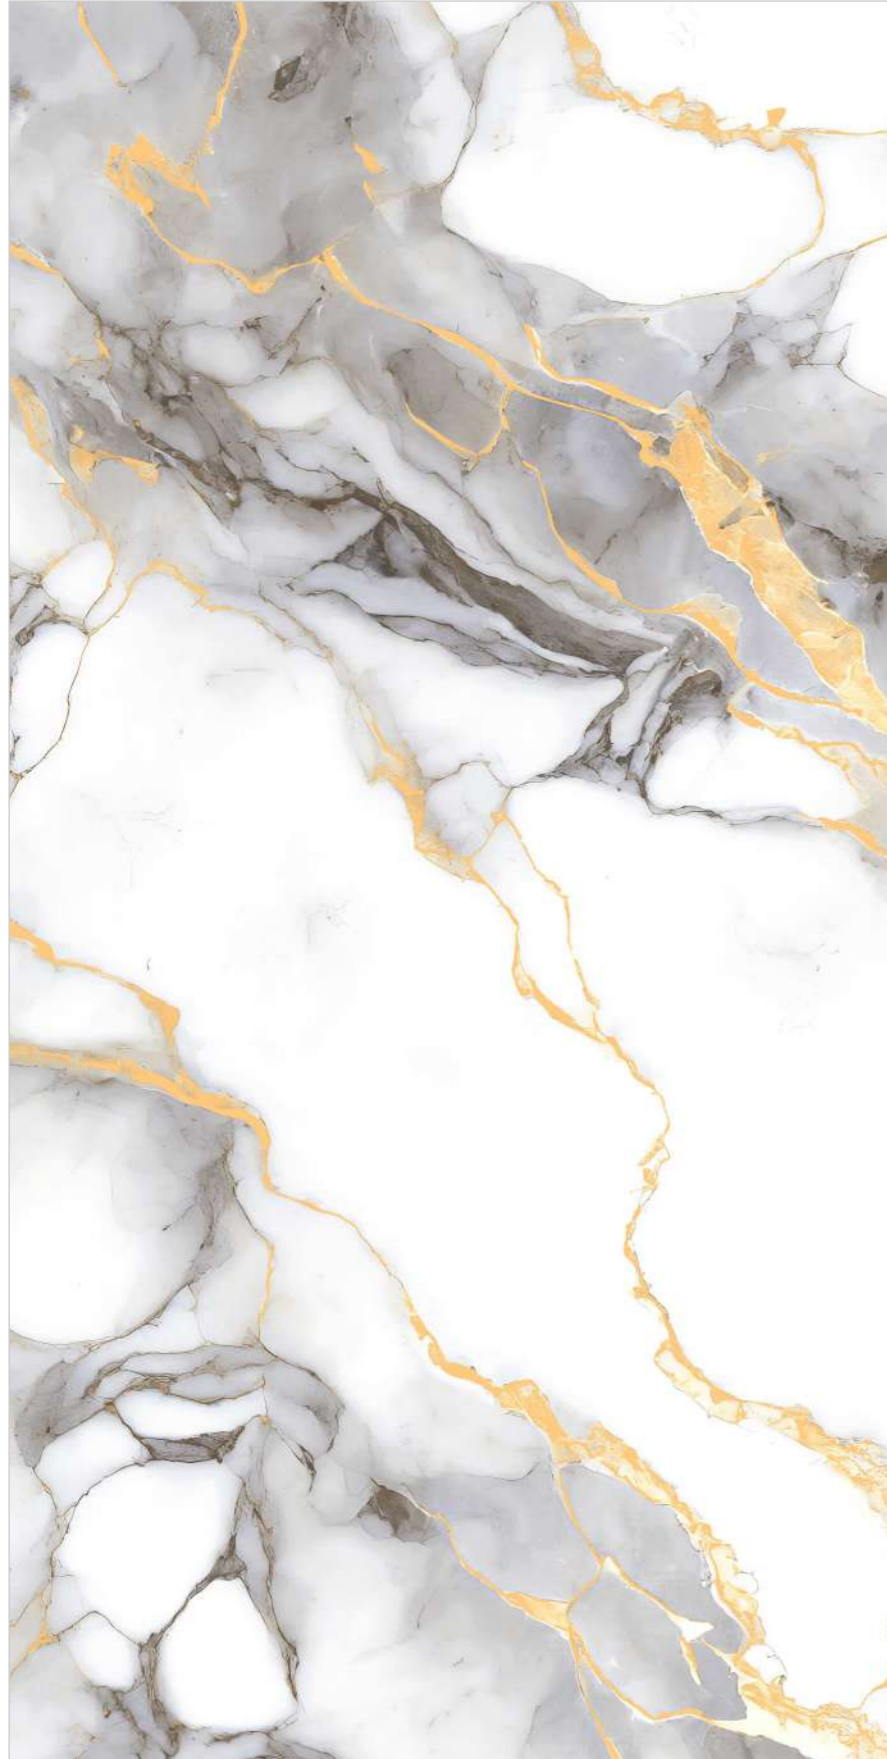

Design Name :
Valencia White Gold

Surface | Random
Glossy Surface | **03**

Dimension
600x1200MM
60x120CM
2'x4'