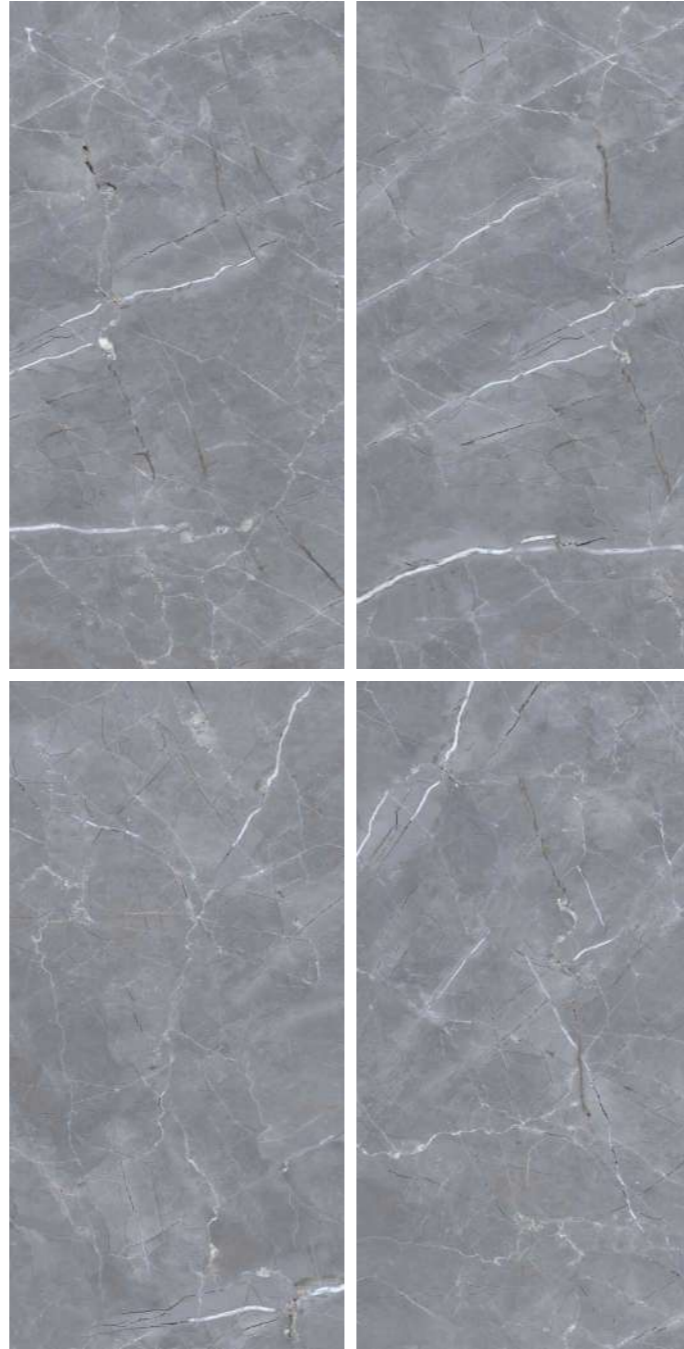

Design Name :
G-11013

Surface | Random
Glossy Surface | **06**

Dimension
600x1200MM
60x120CM
2'x4'