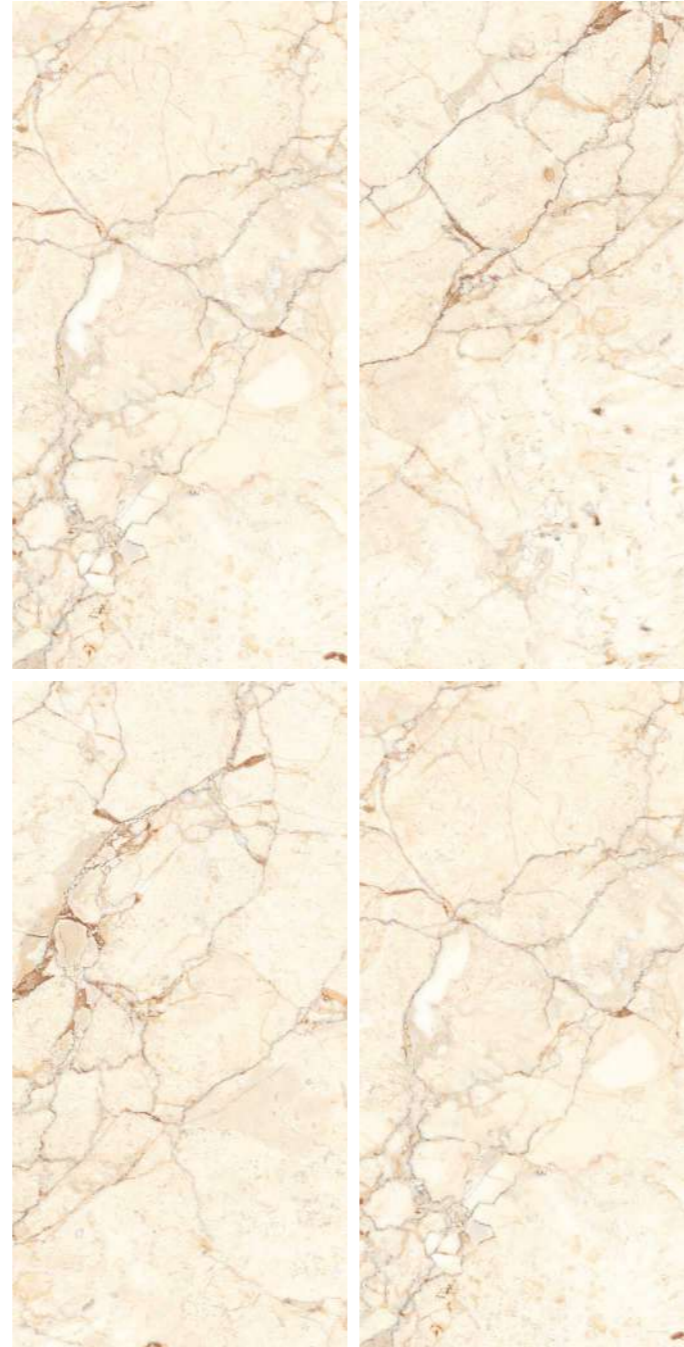

Surface
Glossy Surface

Random
05

Dimension
600x1200MM
60x120CM
2'x4'

Design Name :
Castle Grey

Dimension
600x1200MM
60x120CM
2'x4'

Design Name :
Cicilia Crema

Surface | Random
Glossy Surface | **03**

Dimension
600x1200MM
60x120CM
2'x4'