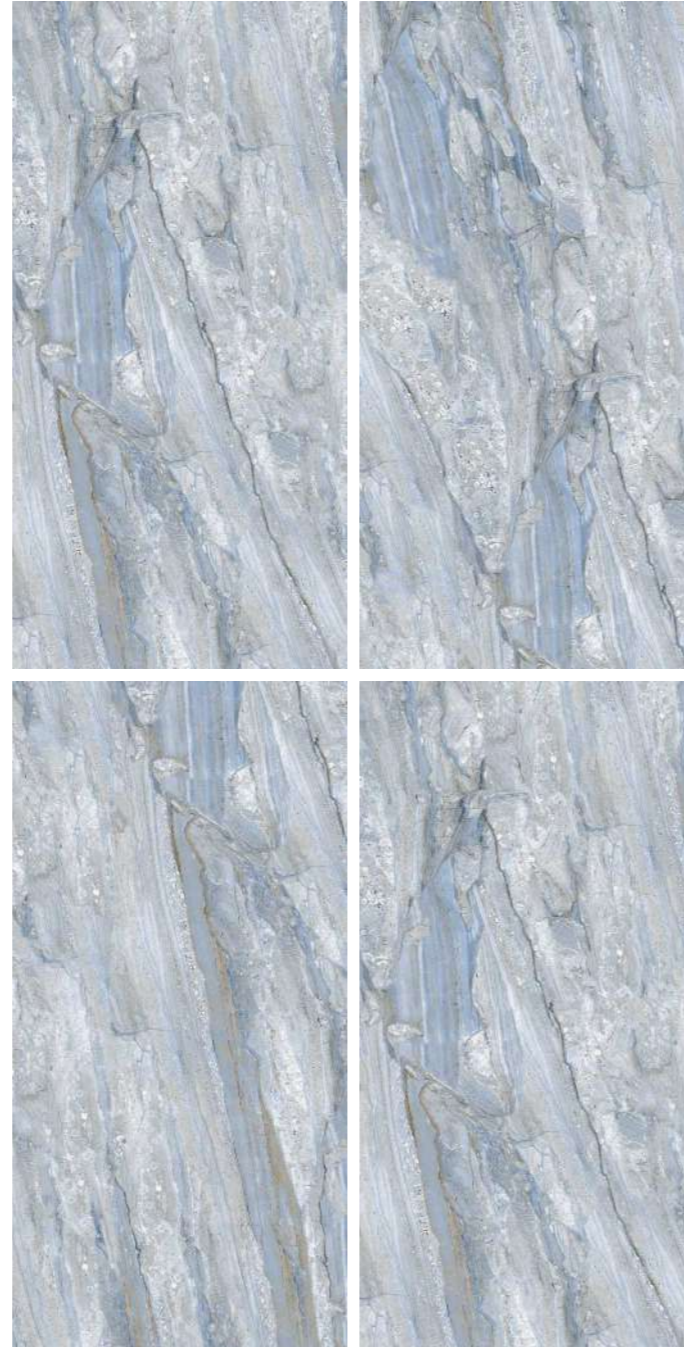

Design Name :
G-11029

Surface | Random
Glossy Surface | **03**

Dimension
600x1200MM
60x120CM
2'x4'