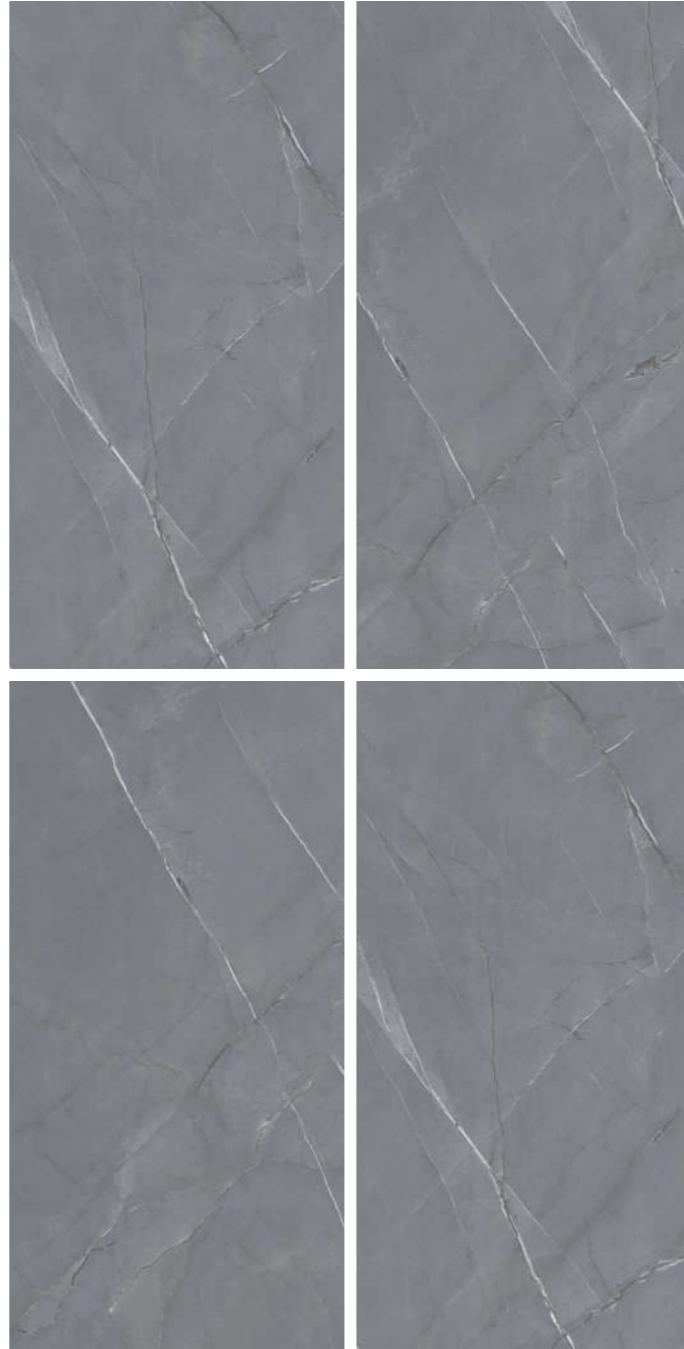

Dimension
600x1200MM
60x120CM
2'x4'

DAKSHINAMURTI
TILES FOR ALL SURFACES

Design Name :
Alicante Grey

Dimension
600x1200MM
60x120CM
2'x4'

Design Name :
Angelo Dark Grey

Surface | Random
Glossy Surface | **03**