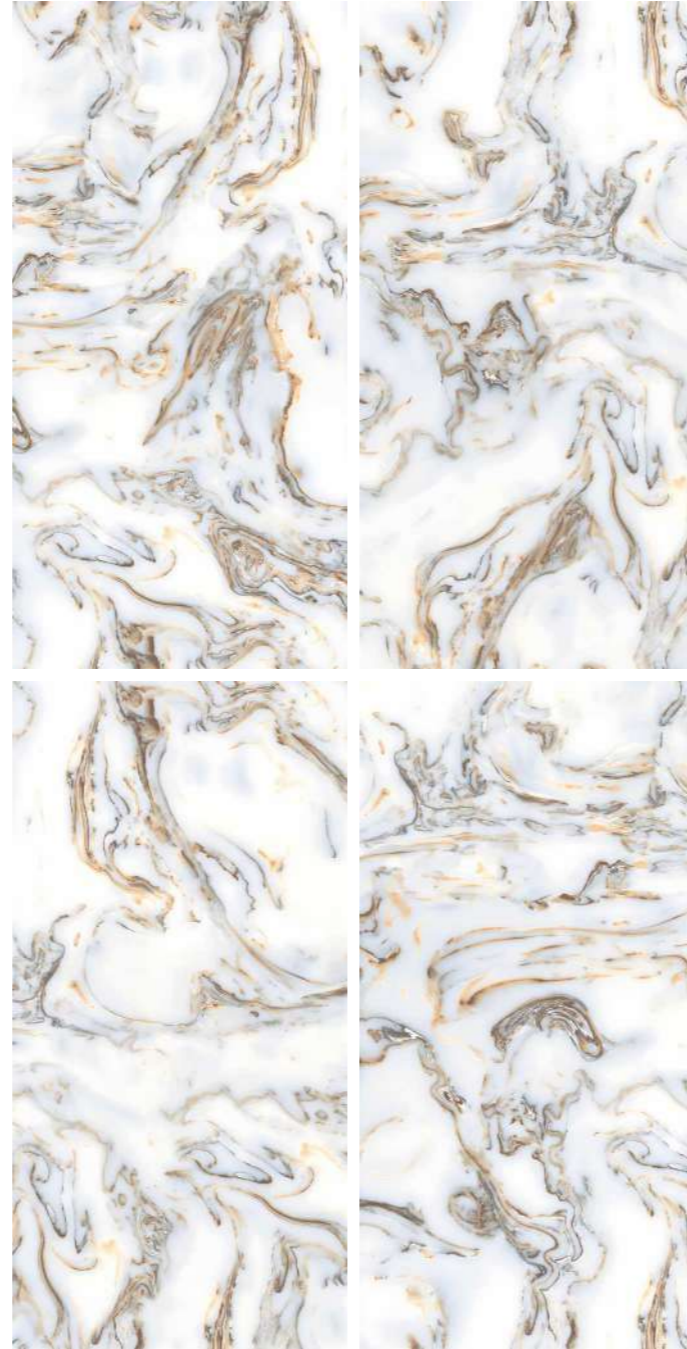

Design Name :
Natural Slab

Surface
Glossy Surface

Random
06

Dimension
600x1200MM
60x120CM
2'x4'

DAKSHINAMURTI
TILES FOR ALL SURFACES

Design Name :
Natural Slab

Dimension
600x1200MM
60x120CM
2'x4'

Design Name :
Nexon White