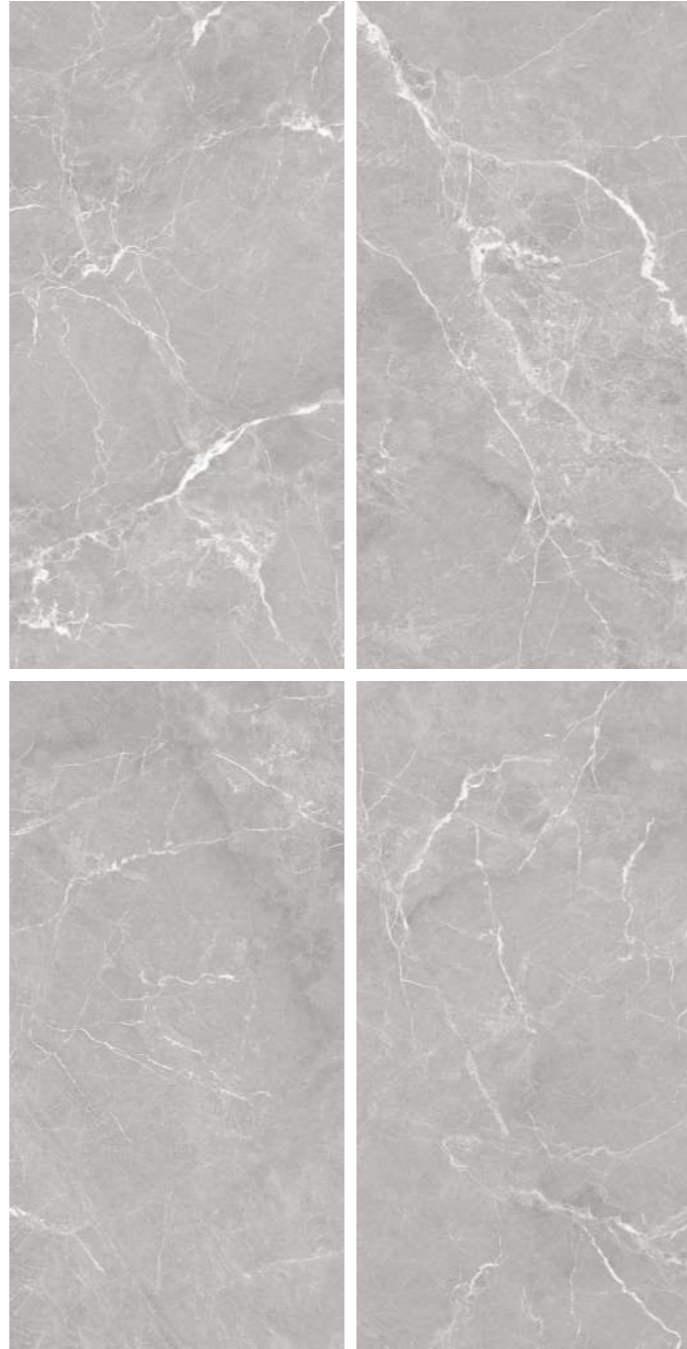

Design Name :
Webster Grey

Surface | Random
Glossy Surface | **06**

Dimension
600x1200MM
60x120CM
2'x4'