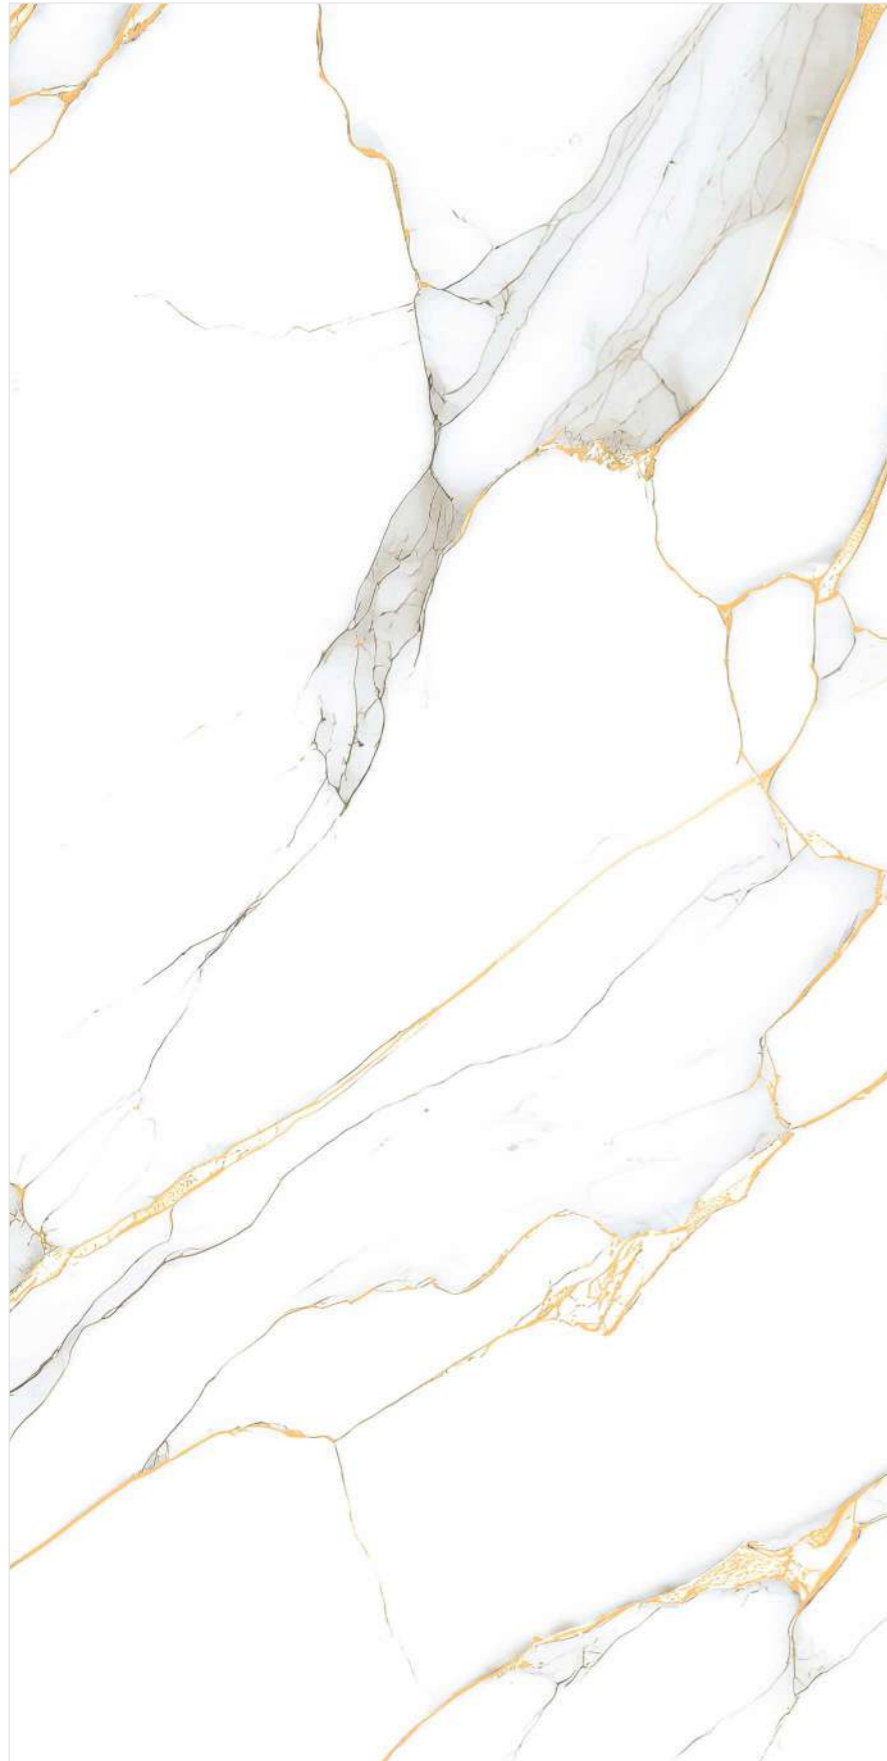

Design Name :
Himalayan Gold

Dimension
600x1200MM
60x120CM
2'x4'

Design Name :
Himavan Gold

Surface | Random
Glossy Surface | **04**

Dimension
600x1200MM
60x120CM
2'x4'

Design Name :
Himavan Gold

Dimension
600x1200MM
60x120CM
2'x4'