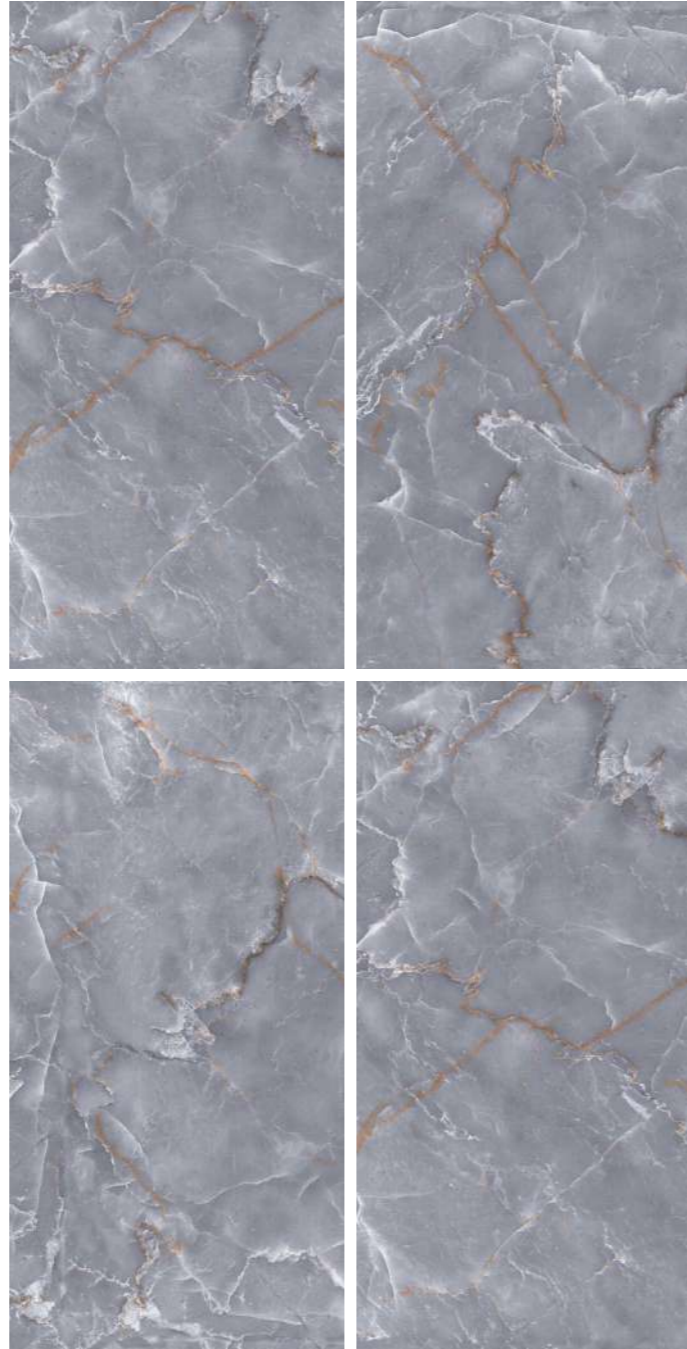

Dimension
600x1200MM
60x120CM
2'x4'

DAKSHINAMURTI
TILES FOR ALL SURFACES

Design Name :
G-11076

Dimension
600x1200MM
60x120CM
2'x4'

Design Name :
G-11077

Surface | Random
Glossy Surface | **03**

Dimension
600x1200MM
60x120CM
2'x4'