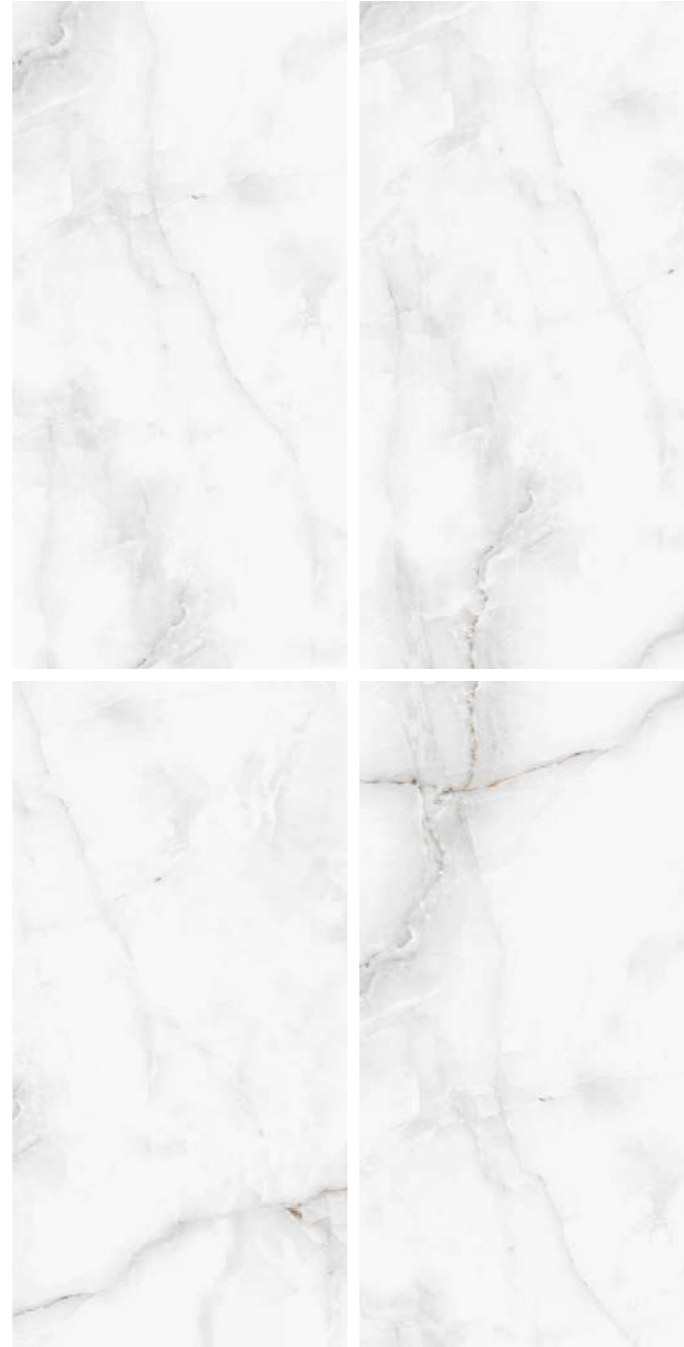

Design Name :
G-11013

Dimension
600x1200MM
60x120CM
2'x4'

Design Name :
G-11019

Surface | Random
Glossy Surface | **04**

Dimension
600x1200MM
60x120CM
2'x4'

Design Name :
G-11019

Dimension
600x1200MM
60x120CM
2'x4'