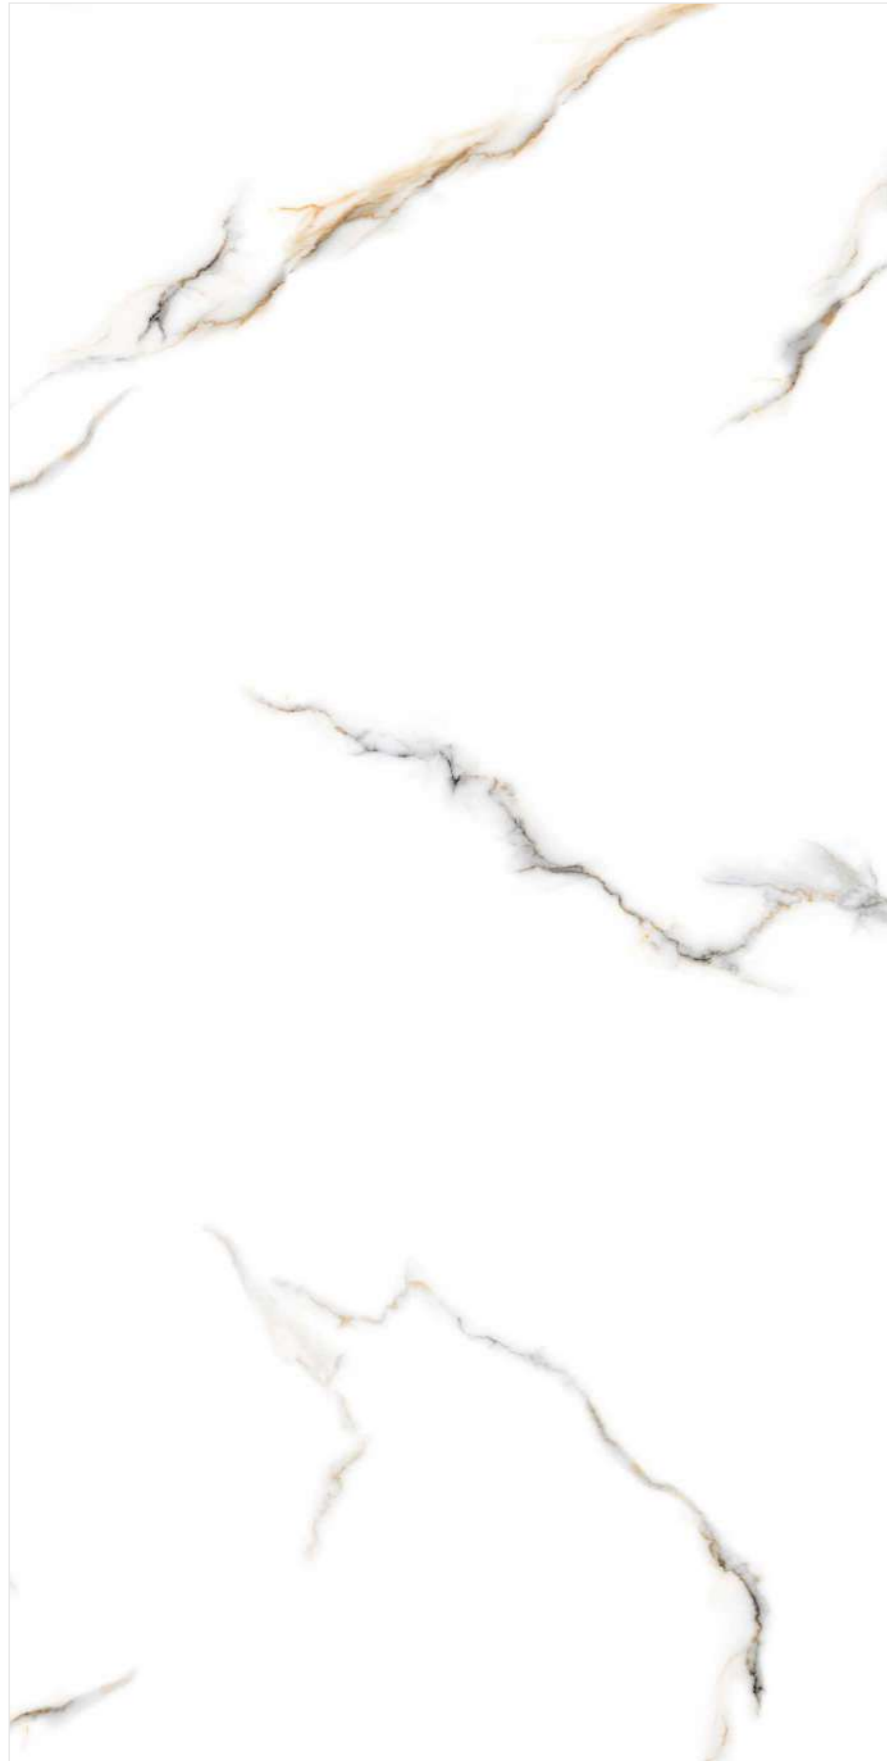

Random
04

Dimension
600x1200MM
60x120CM
2'x4'

DAKSHINAMURTI[®]
TILES FOR ALL SURFACES

Design Name :
Onyx Reale

Dimension
600x1200MM
60x120CM
2'x4'

Design Name :
Oscar White

Surface
Glossy Surface

Random
02