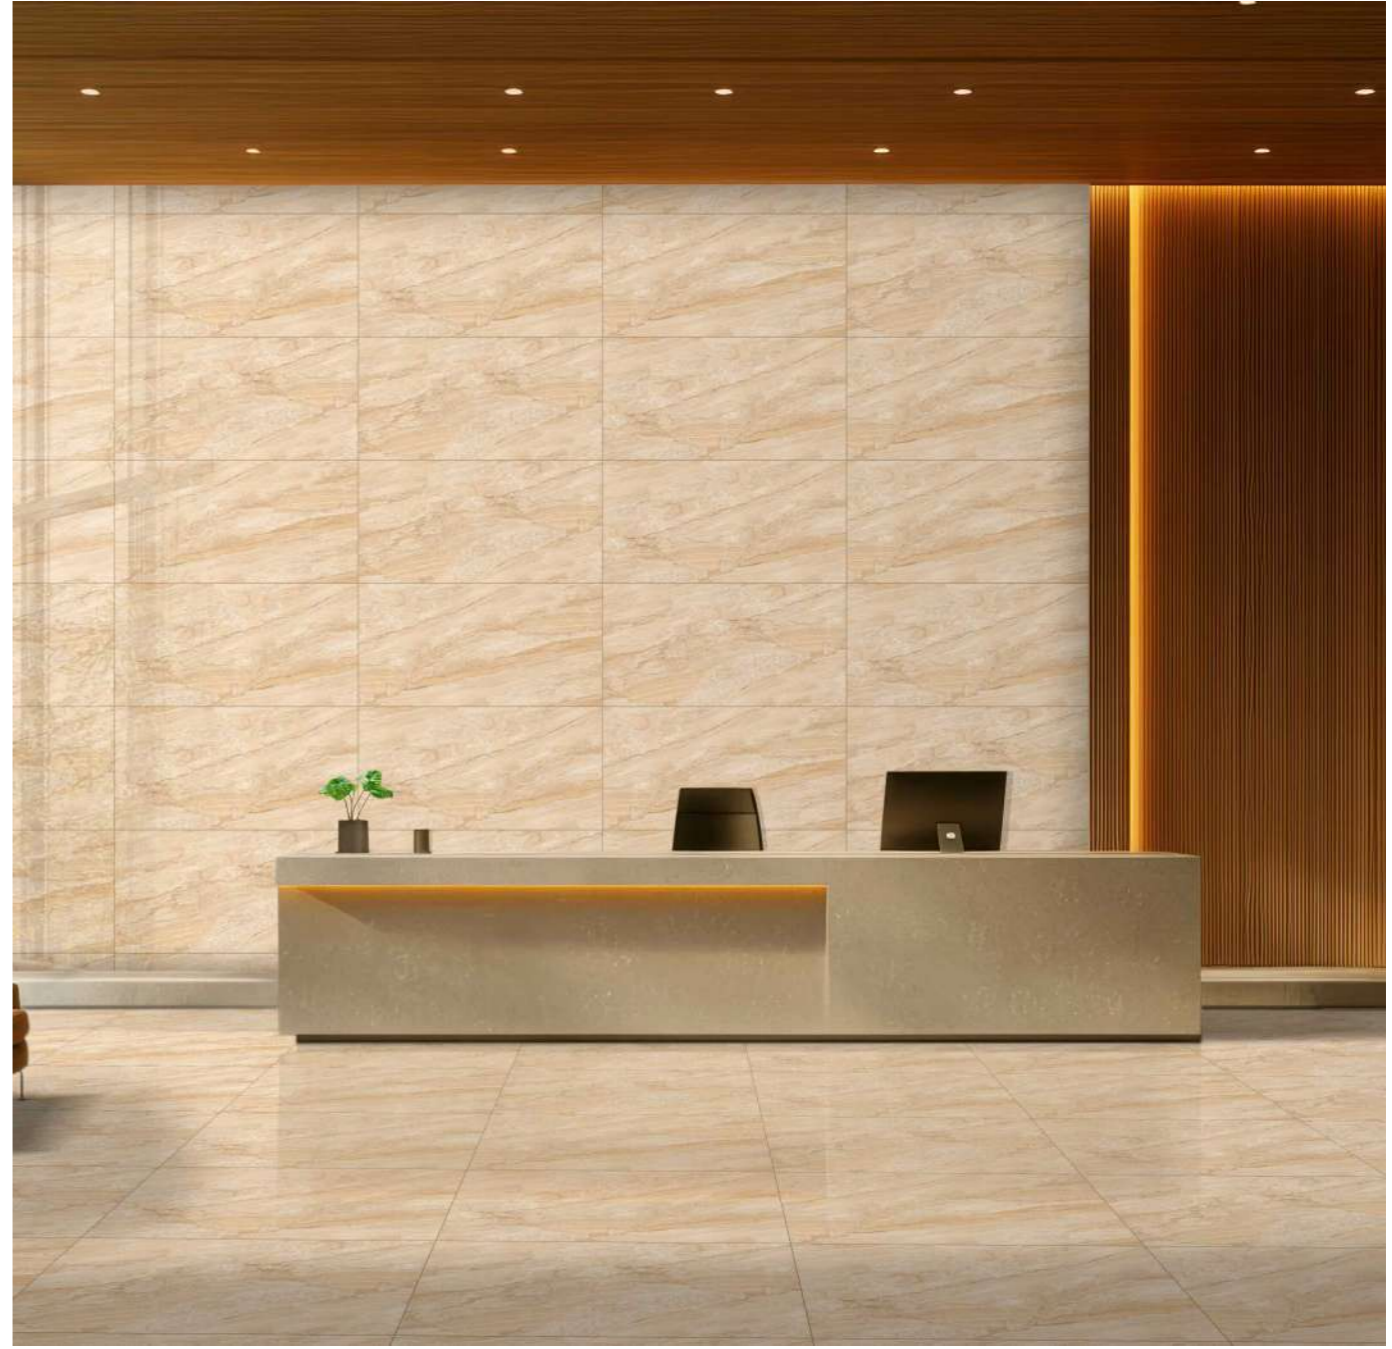

Dimension
600x1200MM
60x120CM
2'x4'

Design Name :
G-11051

Surface | Random
Glossy Surface | **06**

Dimension
600x1200MM
60x120CM
2'x4'

DAKSHINAMURTI[®]
TILES FOR ALL SURFACES

Design Name :
G-11051

Dimension
600x1200MM
60x120CM
2'x4'