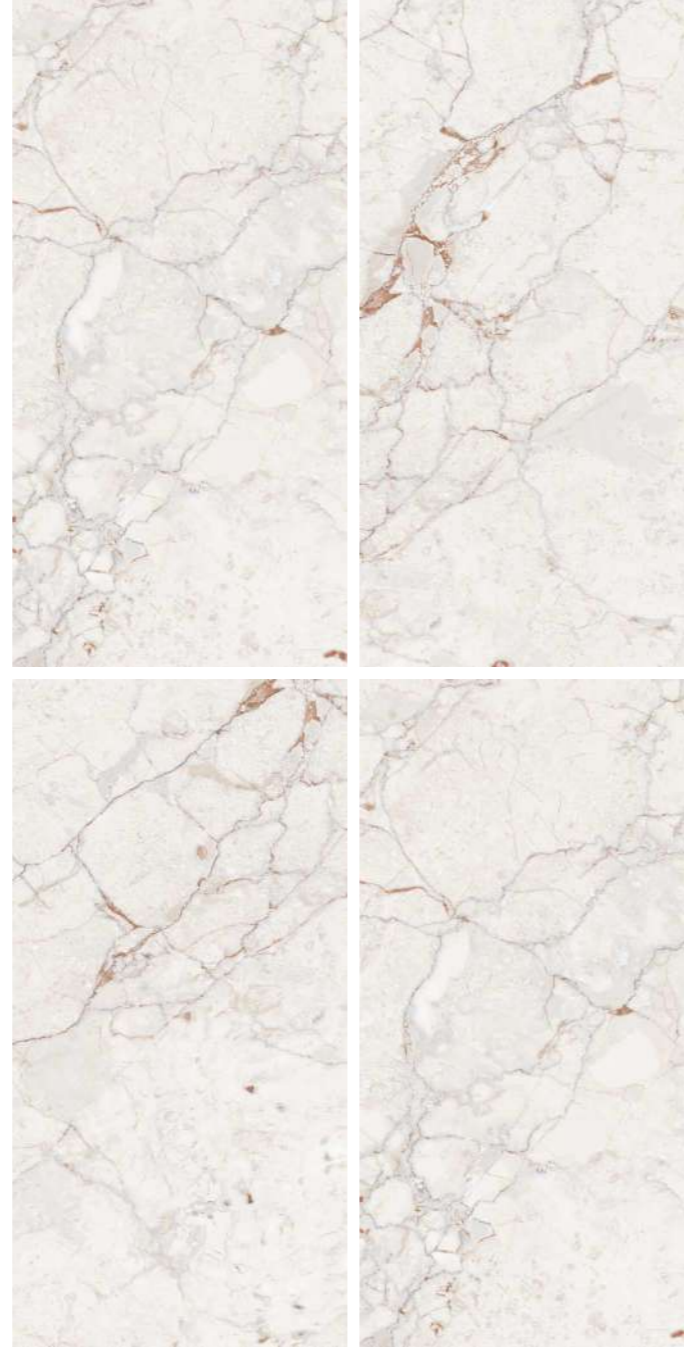

Design Name :
Cicilia Milky

Surface
Glossy Surface

Random
03

Dimension
600x1200MM
60x120CM
2'x4'